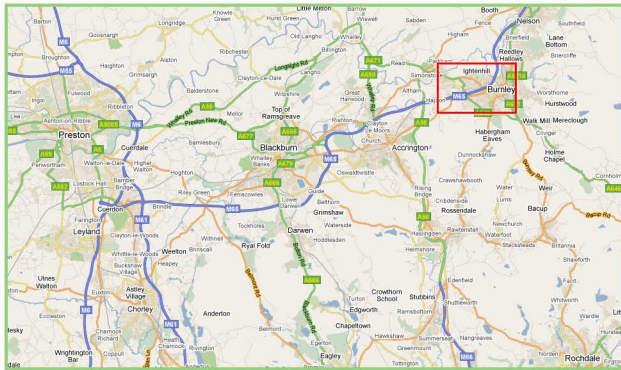

# Map, driving directions and satellite navigation

## Driving Directions

### From the North East

From the A59, join the A56 heading towards Colne. At Colne, join the M65 heading West. Exit the M65 at Junction 10. At the roundabout, take the third exit onto the A679, Accrington Road. At the traffic lights turn right into the A646, Rosegrove Lane. At the next set of lights, turn right (at the Sycamore Farm Pub). Then take your next right into our car park.

### From the South and North West

From the M6, M61 or A56, join the M65 Motorway heading East then exit the M65 at Junction 9. At the roundabout, take the second exit (right) onto the A679, Accrington Road. At the next roundabout, take the first exit continuing on the A679, Accrington Road. At the lights turn left into the A646, Rosegrove Lane. At the next set of lights, turn right (at the Sycamore Farm Pub). Then take your next right into our car park.