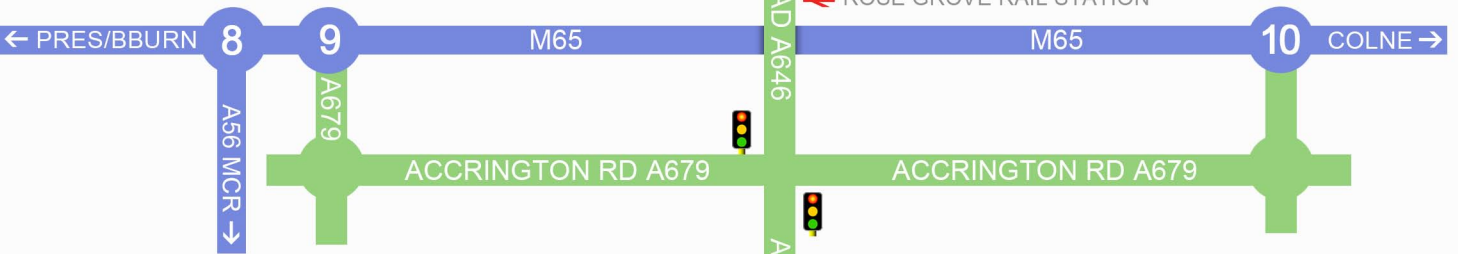

# Map, driving directions and satellite navigation

## Driving Directions

### From the North East

From the A59, join the A56 heading towards Colne. At Colne, join the M65 heading West. Exit the M65 at Junction 10. At the roundabout, take the third exit onto the A679, Accrington Road. At the traffic lights turn right into the A646, Rosegrove Lane. At the next set of lights, turn right (at the Sycamore Farm Pub). Then take your next right into our car park.

### From the South and North West

From the M6, M61 or A56, join the M65 Motorway heading East then exit the M65 at Junction 9. At the roundabout, take the second exit (right) onto the A679, Accrington Road. At the next roundabout, take the first exit continuing on the A679, Accrington Road. At the lights turn left into the A646, Rosegrove Lane. At the next set of lights, turn right (at the Sycamore Farm Pub). Then take your next right into our car park.