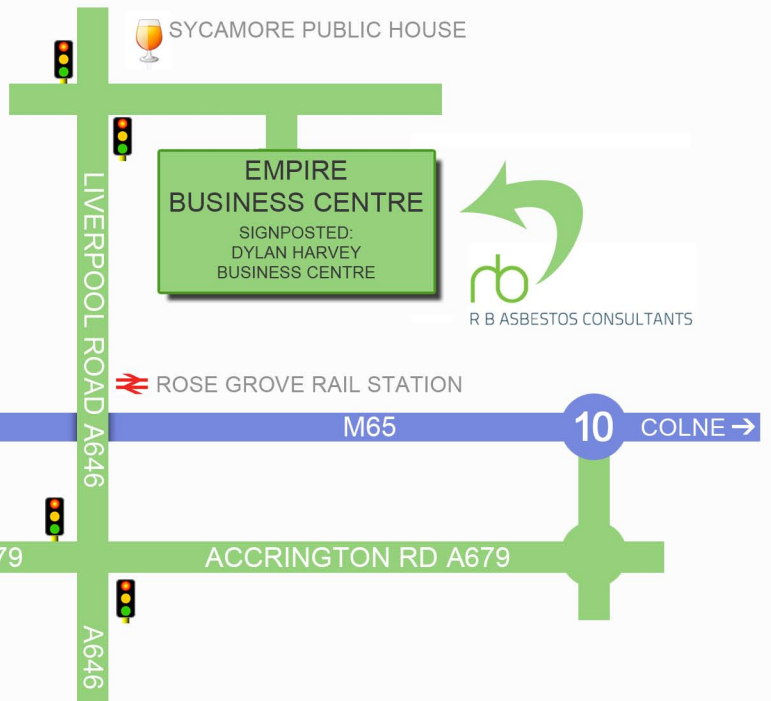

# Map, driving directions and satellite navigation

## Driving Directions

### From the North East

From the A59, join the A56 heading towards Colne. At Colne, join the M65 heading West. Exit the M65 at Junction 10. At the roundabout, take the third exit onto the A679, Accrington Road. At the traffic lights turn right into the A646, Rosegrove Lane. At the next set of lights, turn right (at the Sycamore Farm Pub). Then take your next right into our car park.

### From the South and North West

From the M6, M61 or A56, join the M65 Motorway heading East then exit the M65 at Junction 9. At the roundabout, take the second exit (right) onto the A679, Accrington Road. At the next roundabout, take the first exit continuing on the A679, Accrington Road. At the lights turn left into the A646, Rosegrove Lane. At the next set of lights, turn right (at the Sycamore Farm Pub). Then take your next right into our car park.